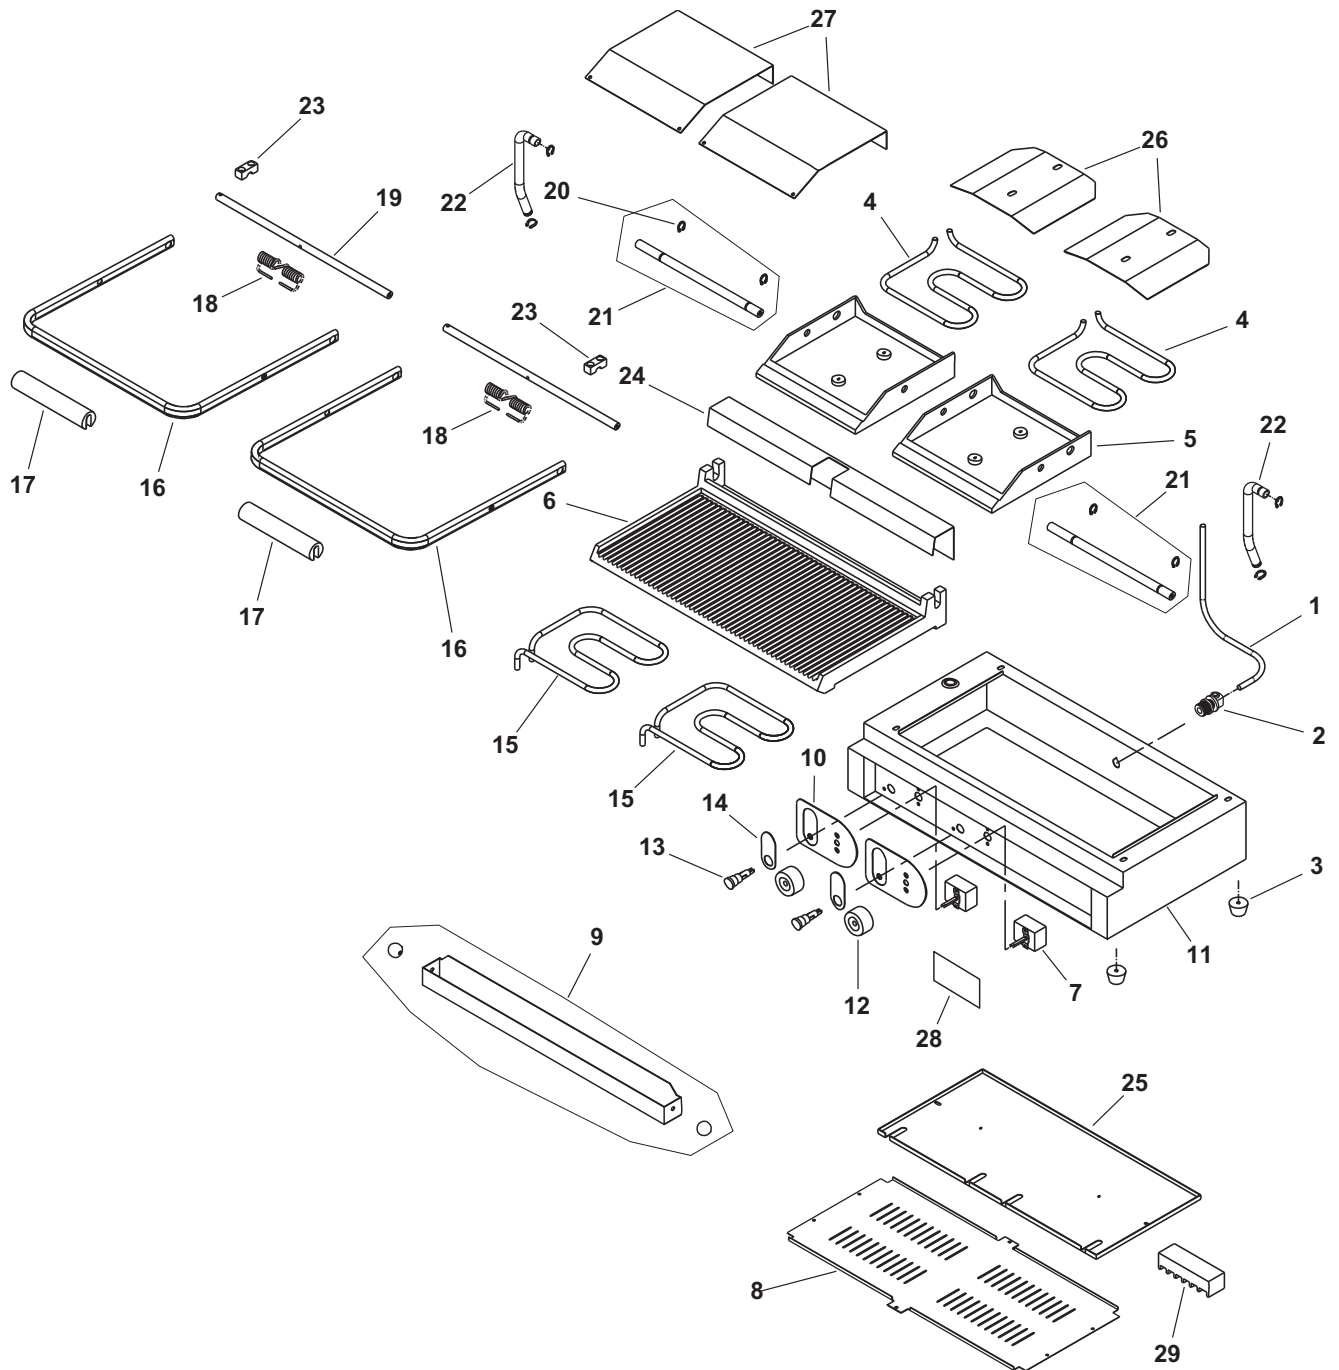

Les pièces détachées

Presse à sandwich de comptoir

Numéro d'article : 40795 et 40795-C

Légende	Référence	Description
1	XAA0006	Cordon d'alimentation, 220V, fiche NEMA 6-15P (40795)
	26604-1	Cordon d'alimentation, 220V, fiche NEMA 6-20P (40795-C Canada)
2	XAA0012	Retenue du cordon d'alimentation
3	XTSI2004	Pieds, caoutchouc
4	XTSI3007	Élément chauffant supérieur, 208 - 240V, 740W
5	XTSI3005	Plaque supérieure
6	XTSI3006	Plaque inférieure
7	XTSA0007	Thermostat
8	Sans objet	Couvercle pour élément inférieur
9	XTSI3004	Lèche-frite (inclut les boutons)
10	XAA0009	Face du panneau de commande
11	Sans objet	Cadre de la presse
12	XTSI2015	Bouton du thermostat
13	XAA0002	Voyant, rouge, 220 V
14	Sans objet	Encadrement de lumière
15	XTSI3008	Élément chauffant inférieur, 208-240V, 800W
16	XTSI3019	Poignée, acier
17	XTSI3020	Prise de poignée, plastique
18	XTSI2018	Ressort de poignée
19	XTSI3021	Axe de charnière, arrière
20	XTSI2020	Crochet pour l'axe de charnière
21	XTSI3022	Axe de charnière, arrière (inclut les clips)
22	XTSI2037	Tube métallique, gauche
22	XTSI2038	Tube métallique, droit
23	XTSI2023	Pince à selle en laiton
24	XTSI3024	Couvercle pour l'axe de charnière arrière
25	Sans objet	Couvercle inférieur, à événement
26	Sans objet	Couvercle inférieur, sans événement
27	Sans objet	Couvercle supérieur
28	Sans objet	Autocollant, Vollrath
29	XTSI0031	Brosse métallique