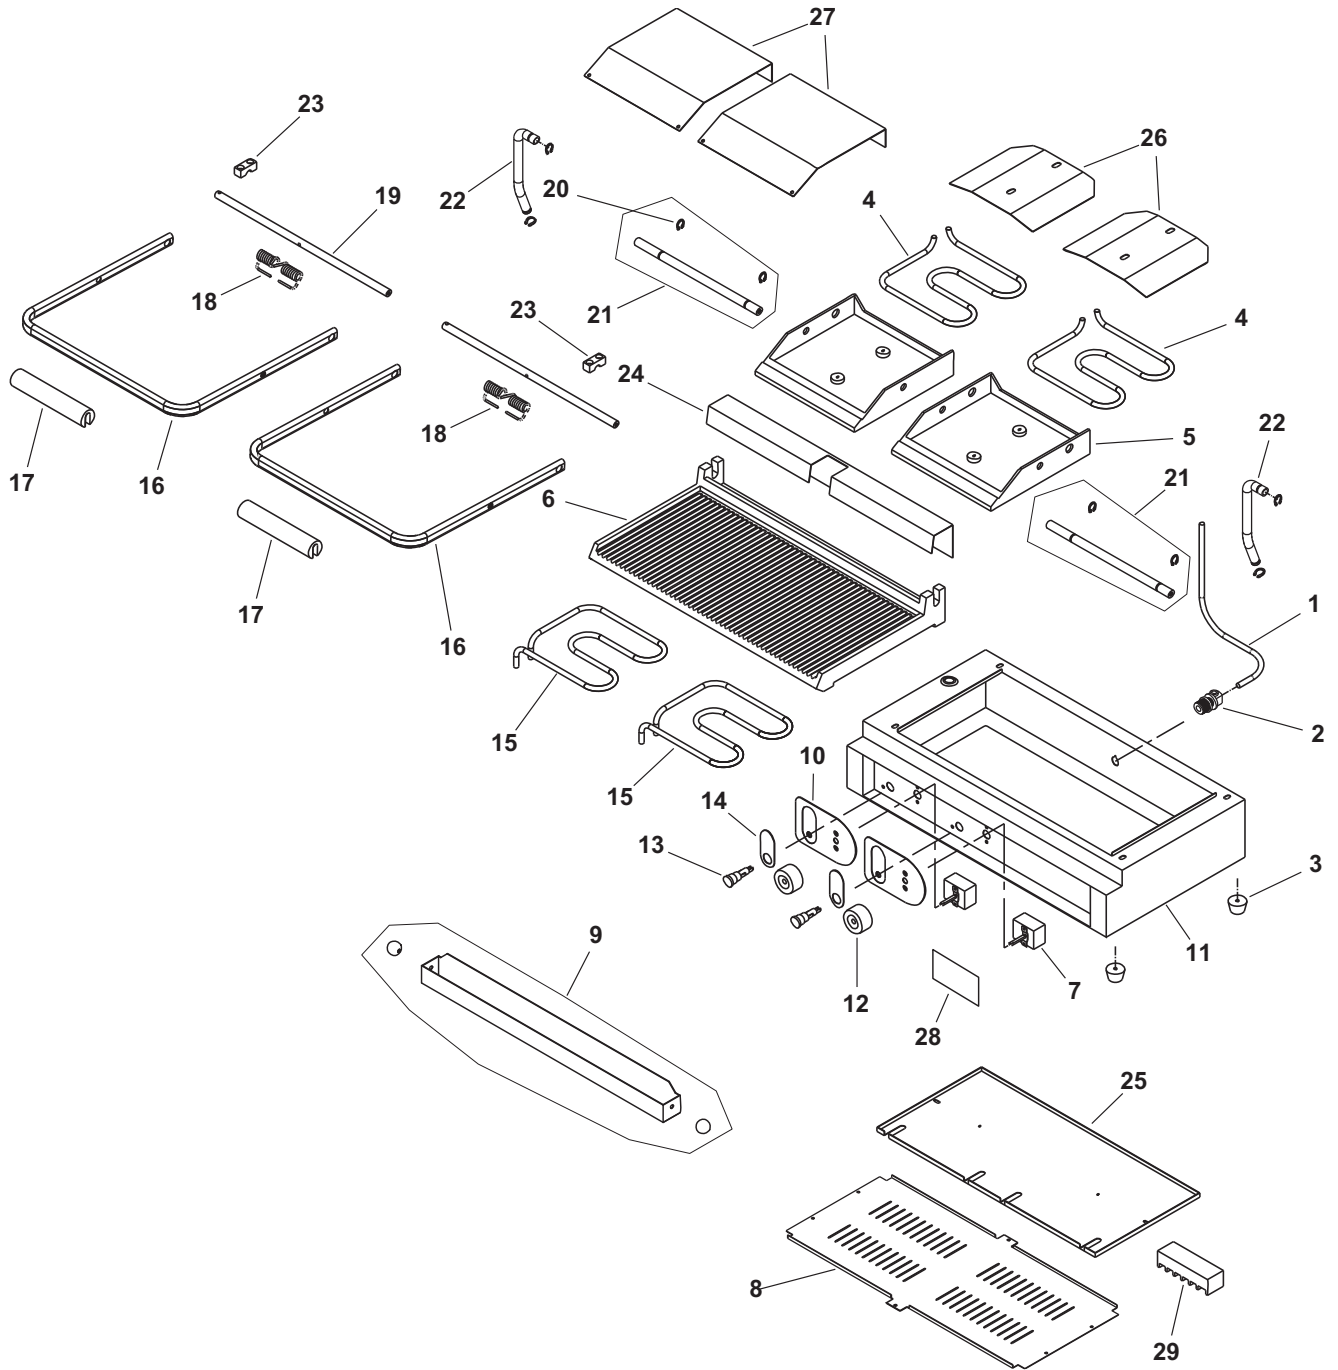

Cayenne® Cast Iron Panini Style Double Sandwich Presses

Item Number(s): 40795 and 40795-C

Spare Parts — Cayenne® Cast Iron Panini Style Double Sandwich Presses Item Numbers: 40795 and 40795-C

Callout	Part No.	Description
1	XAA0006	Power Cord, 240V, NEMA 6-15P Plug (40795)
	26604-1	Power Cord, 240V, NEMA 6-20P Plug (40795-C - Canada only)
2	XAA0012	Power Cord Restraint
3	XTSI2004	Foot, Rubber
4	XTSI3007	Top Heating Element, 208 - 240V, 740W Max
5	XTSI3005	Top Ribbed Plate
6	XTSI3006	Bottom Plate
7	XTSA0007	Thermostat
8	N/A	Bottom Element Cover Plate
9	XTSI3004	Drip Tray (Includes Knobs)
10	XAA0009	Control Panel Fascia
11	N/A	Press Body
12	XTSI2015	Thermostat Control Knob
13	XAA0002	Pilot Light, Red, 220V
14	N/A	Pilot Light Fascia
15	XTSI3008	Bottom Heating Element, 208-240V, 800W Max
16	XTSI3019	Handle, Steel
17	XTSI3020	Handle Grip, Plastic
18	XTSI2018	Handle Spring
19	XTSI3021	Hinge Axle, Front
20	XTSI2020	Hinge Axle, Circlip
21	XTSI3022	Hinge Axle, Rear, (Includes Clips)
22	XTSI2037	Wire Tube, Left
22	XTSI2038	Wire Tube, Right
23	XTSI2023	Brass Saddle Clamp
24	XTSI3024	Hinge Axel Rear Cover
25	N/A	Bottom Element Cover Plate
26	N/A	Top Element Cover Plate
27	N/A	Top Cover
28	N/A	Decal, Vollrath
29	XTSI0031	Wire Brush