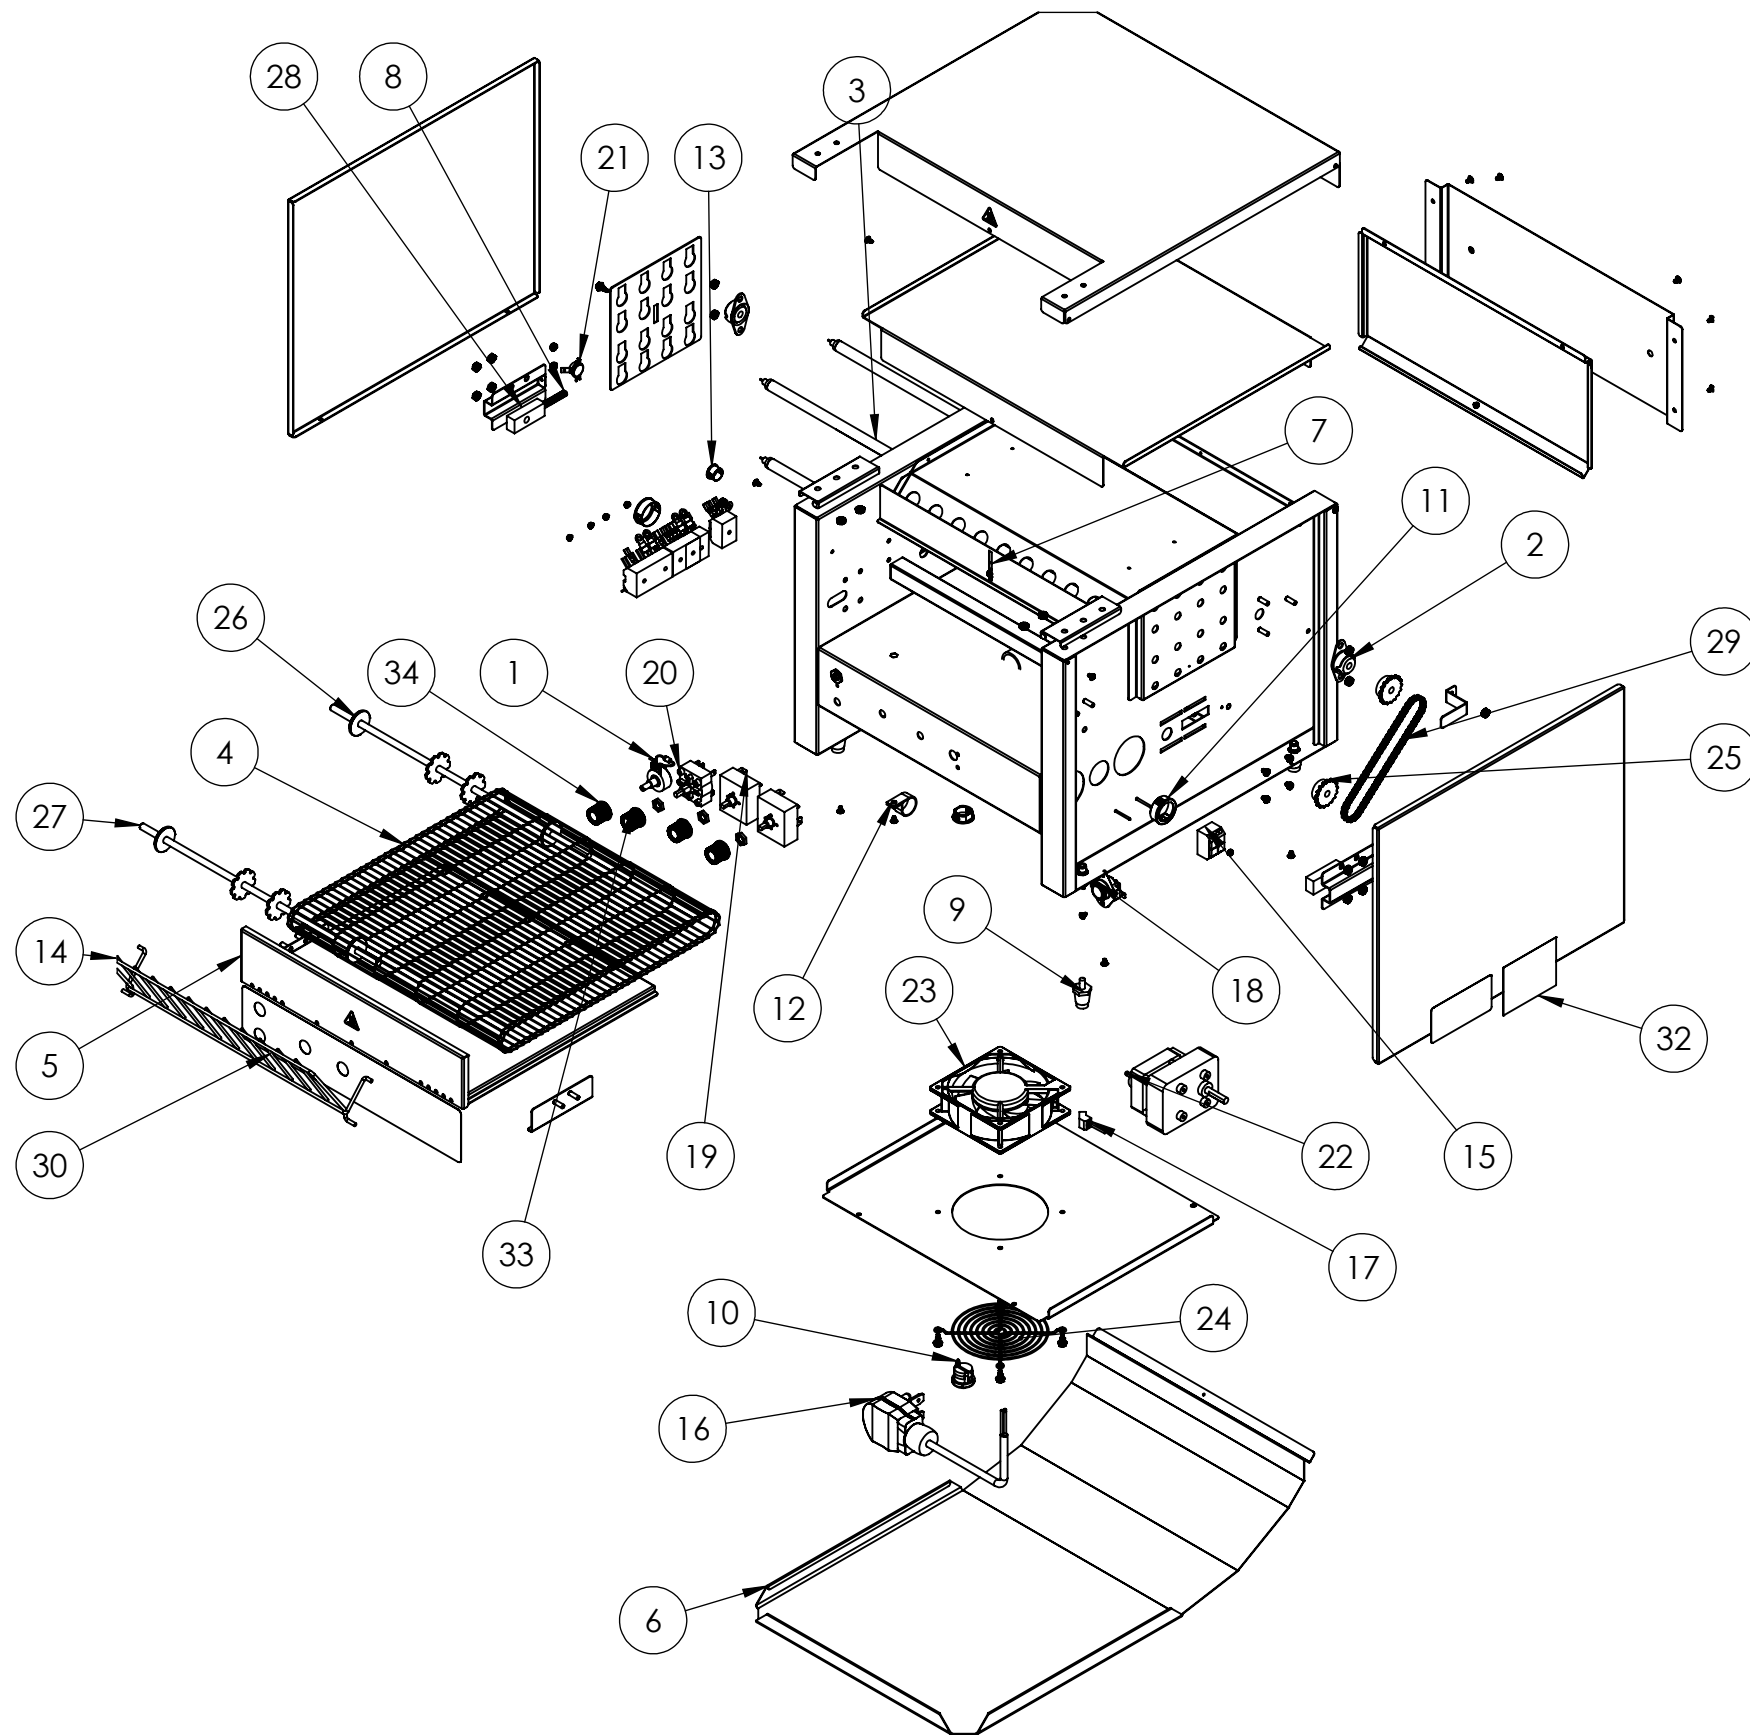

CONVEYOR TOASTER 4-950 HIGH 230V

ITEM NO.	PART NUMBER	DESCRIPTION	QTY.
1	B200901	CONTROL, SPEED 500 OHM CT4	1
2	B201100	BEARING ASSEMBLY 5/16"	2
3	59841	HEATER TUBE 15-3/8 120V 900W	4
4	B204277	WIRE CONVEYOR BELT, 14.5" X 29.5"	1
5	B204278	CT4 18" CRUMB TRAY ASSM	1
6	B300013	CT4 18" TOAST CHUTE	1
7	B300059	CT4H 18" HEAT SHUTTER	1
8	B400260	SPRING, .038" DIA, 2.462" LENGTH	2
9	B400300	LEGS, BLACK 1" 1/4-20	4
10	B400321	STRAIGHT 12 GA STRAIN RELIEF BUSHING	1
11	B400330	1 1/4" SNAP BUSHING	2
12	B400331	7/8 WIRE CLAMP	1
13	B400332	5/8 SNAP BUSHING	1
14	B400382	LOAD-UP RACK WIRE CT4	1
15	B401034	TERMINAL BLOCK 2 POSIITON	1
16	B401051	CORD, POWER 12/3 60" 6-30P	1
17	B401060	CORD,FAN,HP-75.24-A	1
18	B401100	RESET SWITCH	1
19	B401102	SWITCH, 240V	2
20	B401103	SWITCH, ROTARY POWER	1
21	B401107	SWITCH FAN CERAMIC	1
22	B401201	DRIVE MOTOR 208/240V RMS 344	1
23	B401211	230V MOTOR, FAN	1
24	B401220	GUARD, FAN	1
25	B401300	SPROCKET, 25B17 X 8MM	2
26	B401342	SHAFT, DRIVE, 14.5"	1
27	B401343	SHAFT, IDLER 14.5"	1
28	B401350	FRONT SPRING BEARING	2
29	B401388	DRIVE CHAIN, LADDER 15"	1
30	B401402	CT4 18" CONTROL LABEL	1
31	B401404	CORD WARNING LABEL	1
32	B401425	CT4 RESET LABEL	1
33	B405018	SILVER PUSH-ON KNOB	3
34	B405019	SILVER PUSH-ON KNOB W/ SET SCREW	1