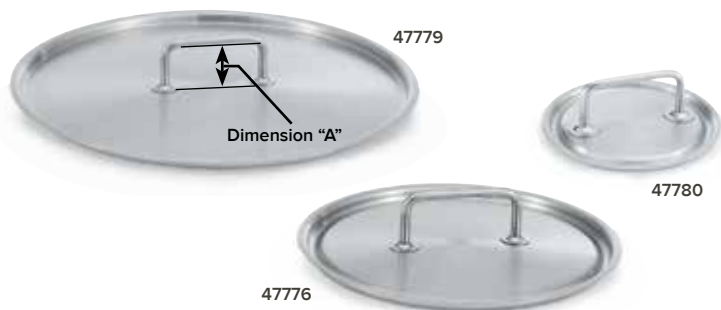

①Includes helper handle

Intrigue® Sauciers

- Curved sides allow for thorough and efficient whisking of ingredients

ITEM	CAPACITY QT (L)	INSIDE DIAMETER IN (CM)	INSIDE DEPTH IN (CM)	GAUGE	COVER ITEM
47791	2 (1.9)	7 ¹³ / ₁₆ (20)	2¾ (7.1)	18	47771
47792	3 (2.85)	9 ³ / ₈ (24)	3 (7.6)	18	47773

Intrigue® Sauté Pans

- Ideal for sautéing, stir-frying and browning
- Tall sides minimize spattering
- Includes helper handle on larger models

ITEM	CAPACITY QT (L)	INSIDE DIAMETER IN (CM)	INSIDE DEPTH IN (CM)	GAUGE	COVER ITEM
47745	3 (2.8)	9 ³ / ₈ (24)	2½ (6.4)	18	47773
47746①	6 (5.7)	10 ¹⁵ / ₁₆ (28)	3 ⁵ / ₈ (9.3)	18	47774
47747①	9½ (9)	14½ (36)	3½ (8.9)	16	47777

①Includes helper handle

Intrigue® Braziers

- Perfect for long, slow cooking

ITEM	CAPACITY QT (L)	INSIDE DIAMETER IN (CM)	INSIDE DEPTH IN (CM)	GAUGE	COVER ITEM
47760	12 (11.4)	14½ (36)	4¾ (11.3)	16	47777
47761	18 (17)	15 ⁵ / ₈ (40)	5 ⁵ / ₁₆ (13.7)	16	47778
47762	24 (22.7)	17 ¹⁵ / ₁₆ (46)	5 ⁵ / ₁₆ (13.7)	16	47779

Intrigue® Stainless Steel Covers

- Mirror finished inside, satin finished outside

CERTIFICATION(S)

ITEM	NOMINAL DIAMETER IN (CM)	DIMENSION "A" IN (CM)	THICKNESS IN (CM)	GAUGE	CASE LOT
47780	6 ⁵ / ₁₆ (16)	1 ¹ / ₁₆ (.4)	½ (1.2)	18	1
47770	7 ³ / ₃₂ (18)	1 ¹ / ₁₆ (.4)	½ (1.2)	18	1
47771	7 ²⁹ / ₃₂ (20)	1 ¹ / ₁₆ (.4)	½ (1.2)	18	1
47772	8 ²³ / ₃₂ (22)	1 ¹ / ₁₆ (.4)	½ (1.2)	18	1
47773	9 ¹³ / ₃₂ (24)	1 ¹ / ₁₆ (.4)	½ (1.2)	18	1
47774	11 (28)	1 ³ / ₃₂ (.5)	½ (1.2)	18	1
47775	11 ¹³ / ₁₆ (30)	1 ³ / ₃₂ (.5)	½ (1.2)	18	1
47776	12 ⁵ / ₈ (32)	1 ³ / ₃₂ (.5)	½ (1.2)	18	1
47777	14 ⁷ / ₃₂ (36)	1 ³ / ₃₂ (.5)	½ (1.2)	16	1
47778	15 ²³ / ₃₂ (40)	1 ³ / ₃₂ (.5)	½ (1.2)	16	1
47779	18 ³ / ₃₂ (46)	1 ³ / ₃₂ (.5)	½ (1.2)	16	1