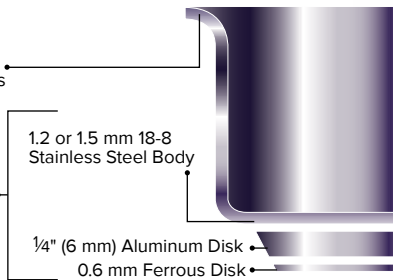

- Rounded lip makes pouring easy and adds strength where it counts

- Permanently bonded, ¼" (6.6 mm) thick bottom layer made of aluminum and stainless steel for even heating and exceptional durability

NEW PATENT PENDING ERGONOMIC RIVETED HANDLE FOR COMFORT AND DURABILITY

Intrigue® Fry Pans

- Ideal for frying, scrambling, sautéing or searing
- Ideal for use on 208V induction range
- Warranty on non-stick — 90 days

PLAIN FINISH ITEM	CERIMAGUARD® ITEM	INSIDE DIAMETER IN (CM)	INSIDE DEPTH IN (CM)	GAUGE	COVER ITEM
47750	47755	7 ¹³ / ₁₆ (20)	1 ¹ / ₁₆ (4.3)	18	47771
47751	47756	9 ³ / ₈ (24)	1 ³ / ₄ (4.5)	18	47773
47752	47757	10 ¹⁵ / ₁₆ (28)	1 ¹⁵ / ₁₆ (5)	18	47774
47753①	47758①	12 ¹ / ₂ (32)	2 ¹ / ₂ (6.4)	18	47776