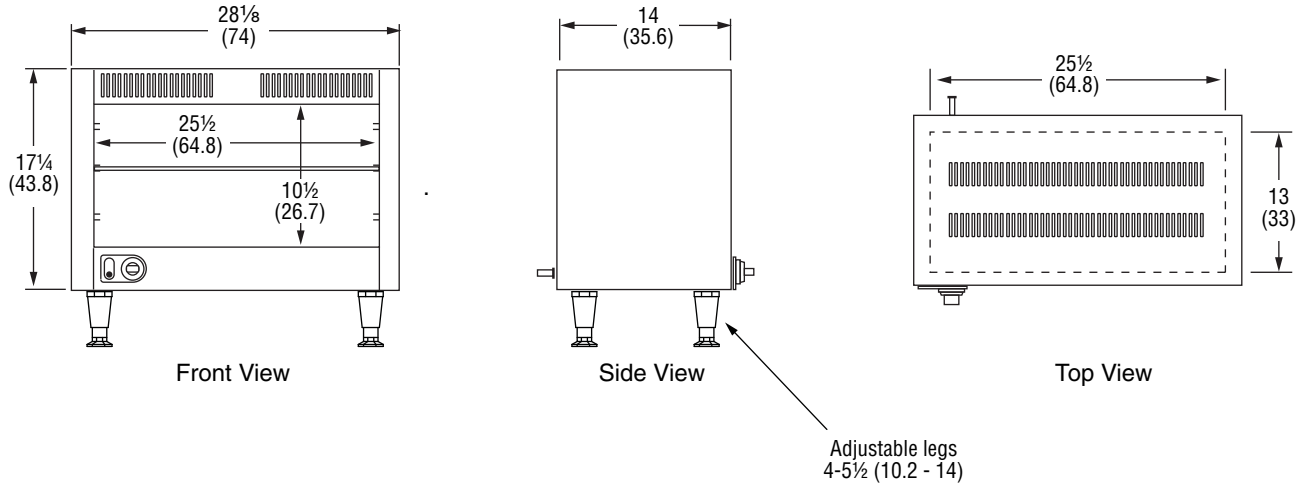

ELECTRICAL SPECIFICATIONS

Item No.	Voltage	Watts	Amps	Plug
40700	208-240	2100-2800	10.1-11.7	NEMA 6-15P

Receptacle

208-240V

Outperform every day.™

www.vollrath.com

The Vollrath Company, L.L.C.

1236 North 18th Street
 Sheboygan, WI 53081-3201 U.S.A.
 Main Tel: 800.624.2051 or 920.457.4851
 Main Fax: 800.752.5620 or 920.459.6573
 Customer Service: 800.628.0830
 Canada Customer Service: 800.695.8560