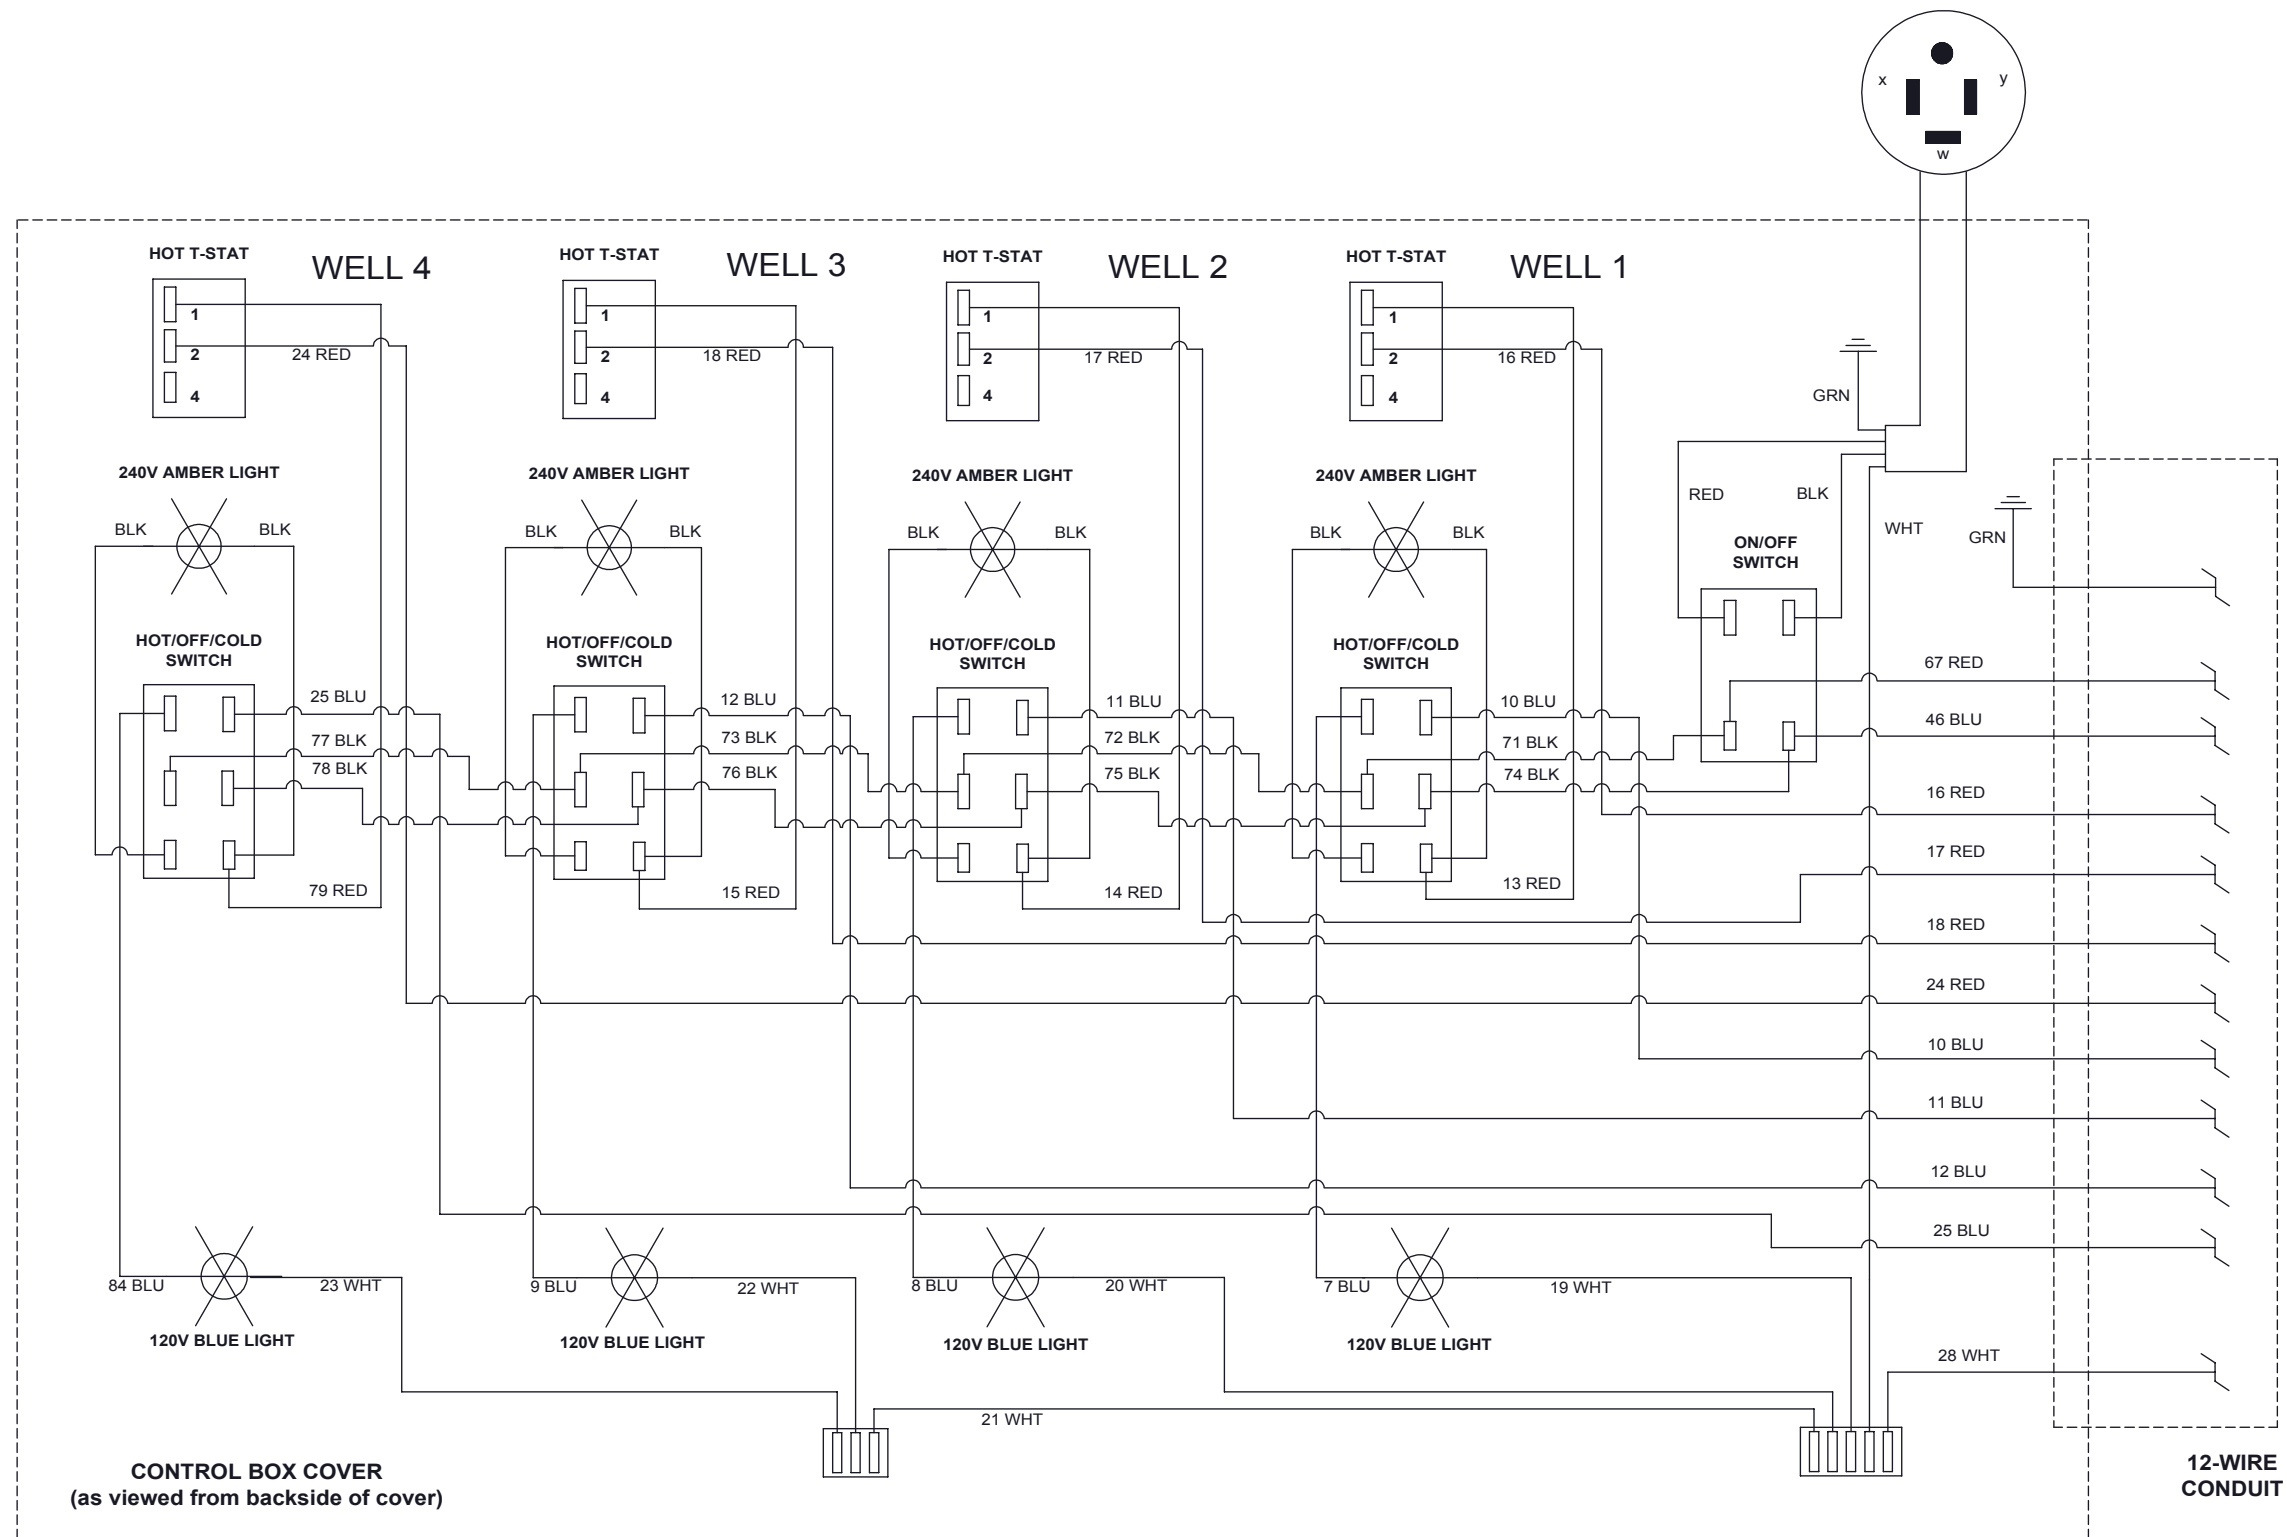

4 WELL HOT & COLD
120/208-240V
WIRING DIAGRAM
CONTROL BOX

IMPORTANT
—
PLEASE OBSERVE
VIEWER
ORIENTATION NOTE
IN EACH BOX

4 WELL HOT & COLD
120/208-240V
WIRING DIAGRAM

WIRE CHANNEL BOX
WELLS
1 & 2

IMPORTANT
—
PLEASE OBSERVE
VIEWER
ORIENTATION NOTE
IN EACH BOX

12-WIRE
CONDUIT

WIRE CHANNEL BOX, WELLS 1 & 2 (as viewed from operator side)