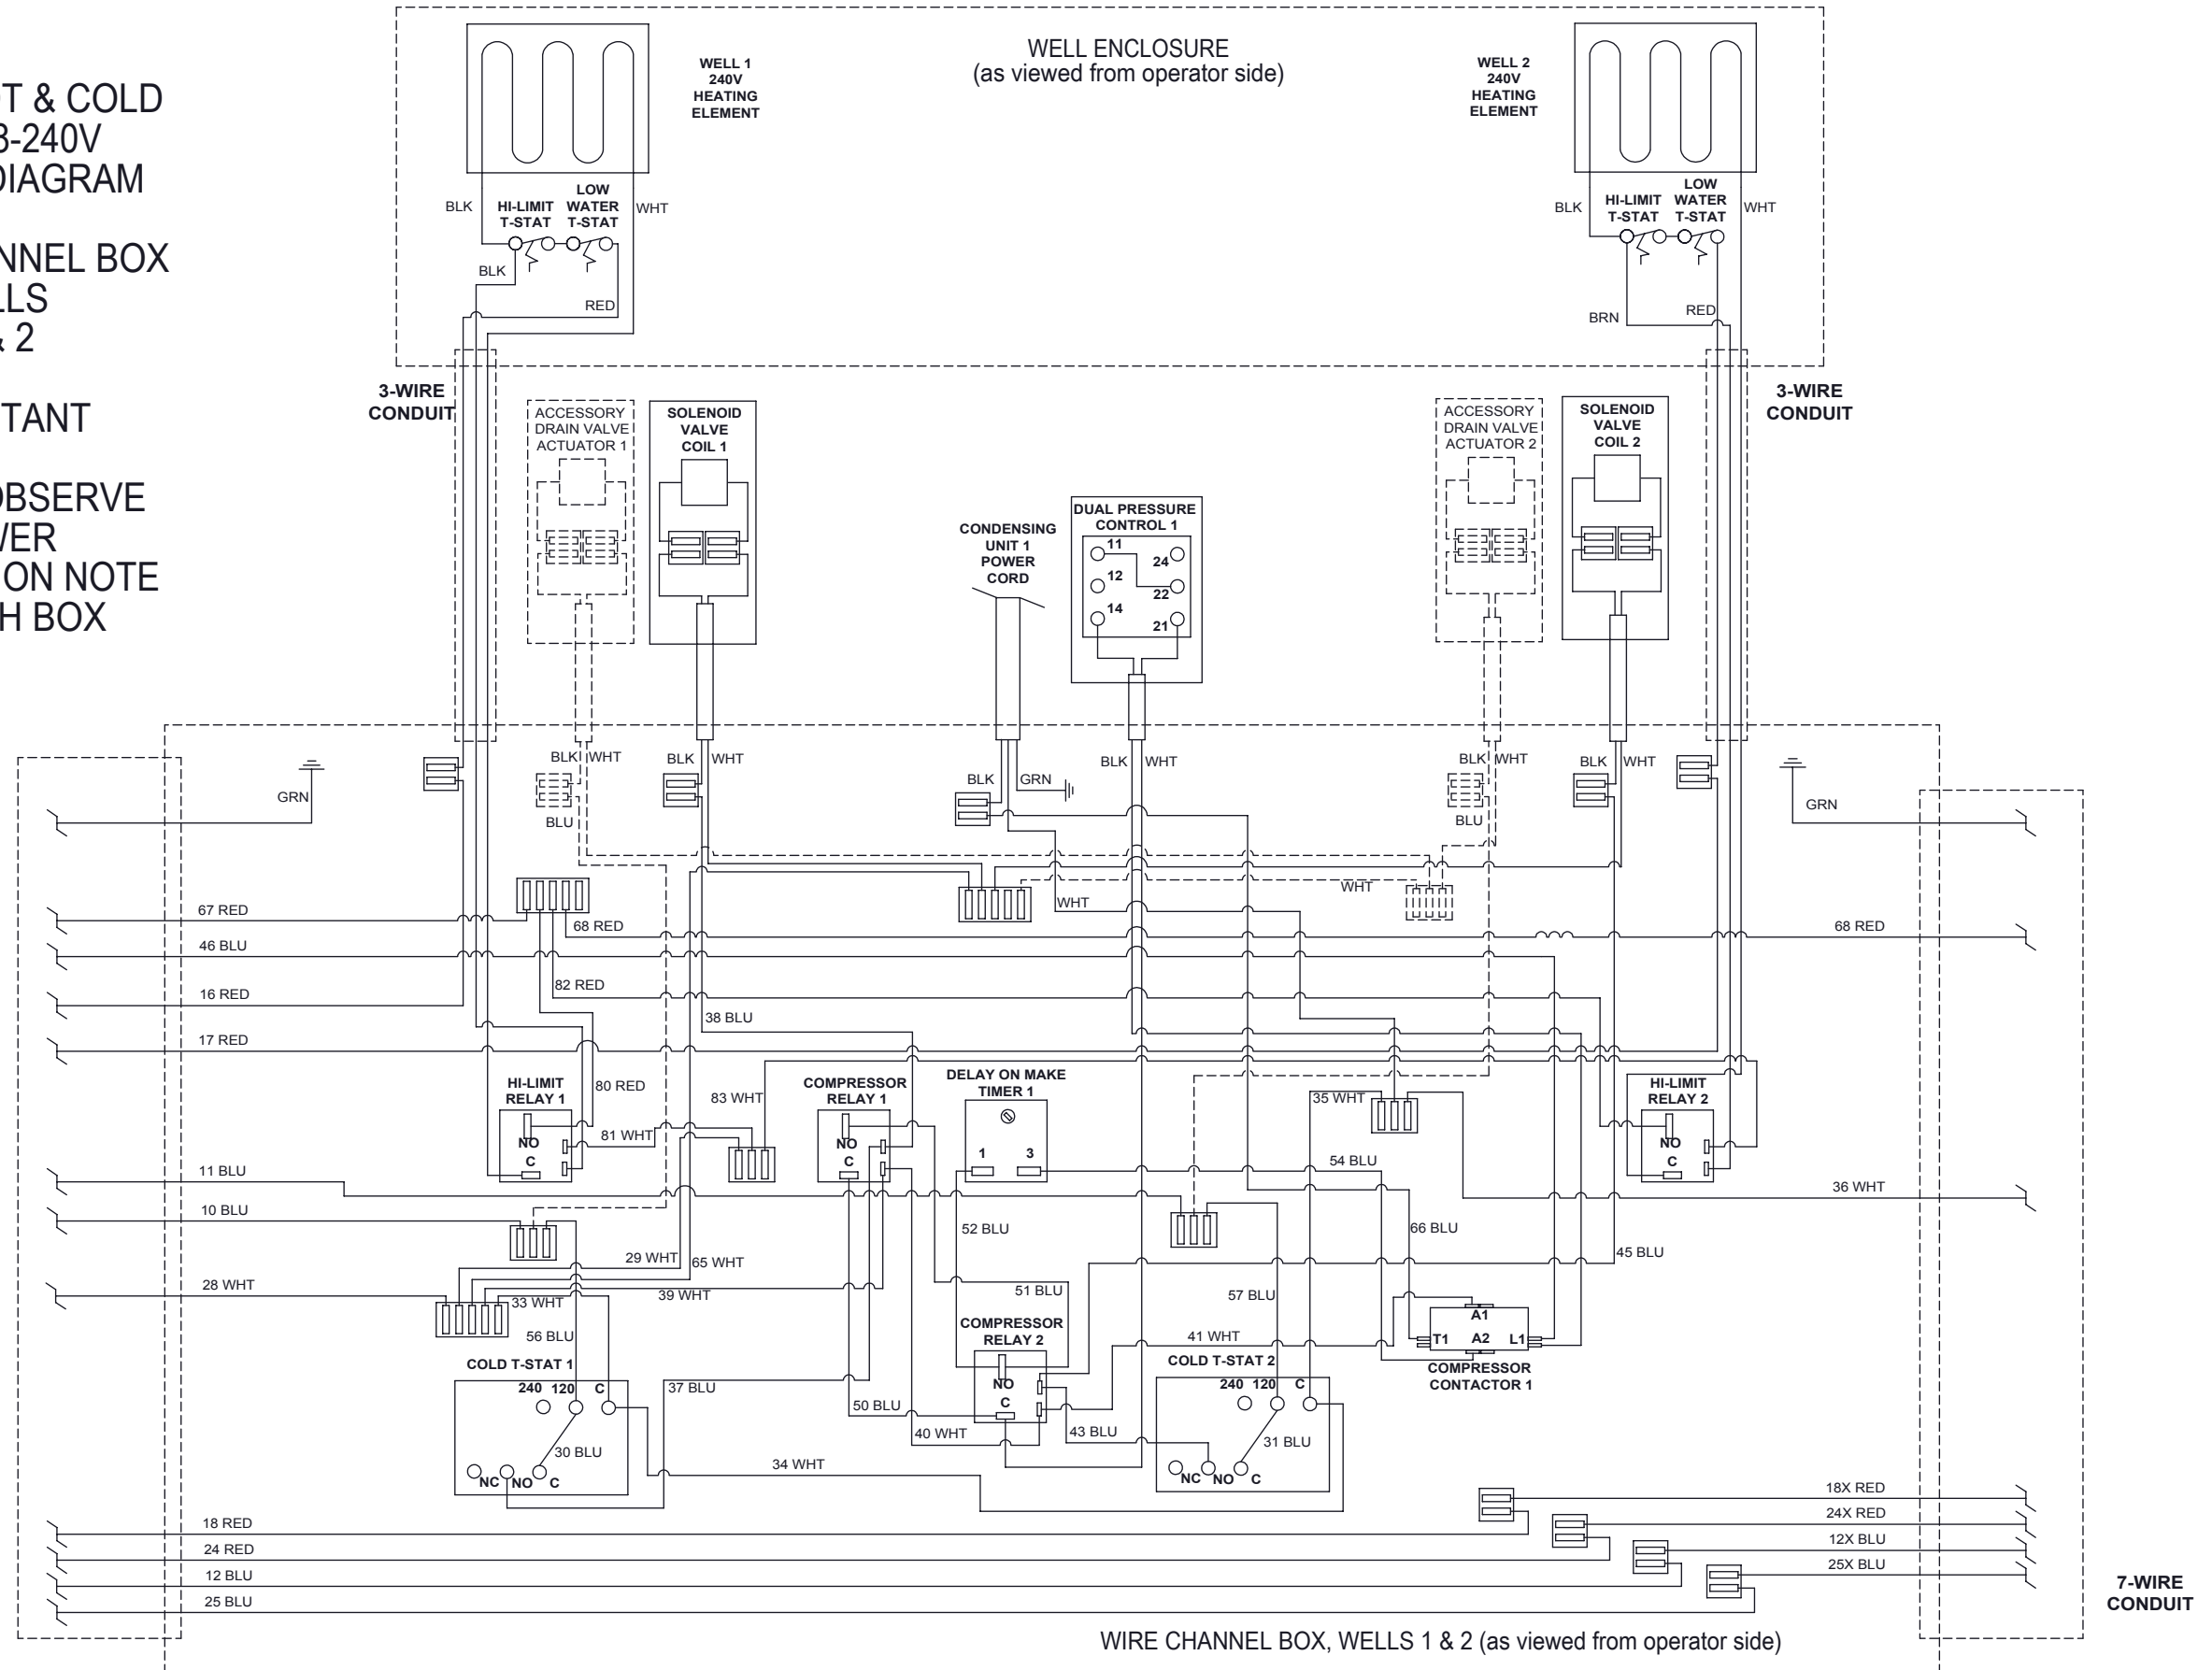

4 WELL HOT & COLD
120/208-240V
WIRING DIAGRAM
CONTROL BOX

IMPORTANT
—
PLEASE OBSERVE
VIEWER
ORIENTATION NOTE
IN EACH BOX

4 WELL HOT & COLD
120/208-240V
WIRING DIAGRAM

WIRE CHANNEL BOX
WELLS
1 & 2

IMPORTANT
—
PLEASE OBSERVE
VIEWER
ORIENTATION NOTE
IN EACH BOX

12-WIRE
CONDUIT

WIRE CHANNEL BOX, WELLS 1 & 2 (as viewed from operator side)