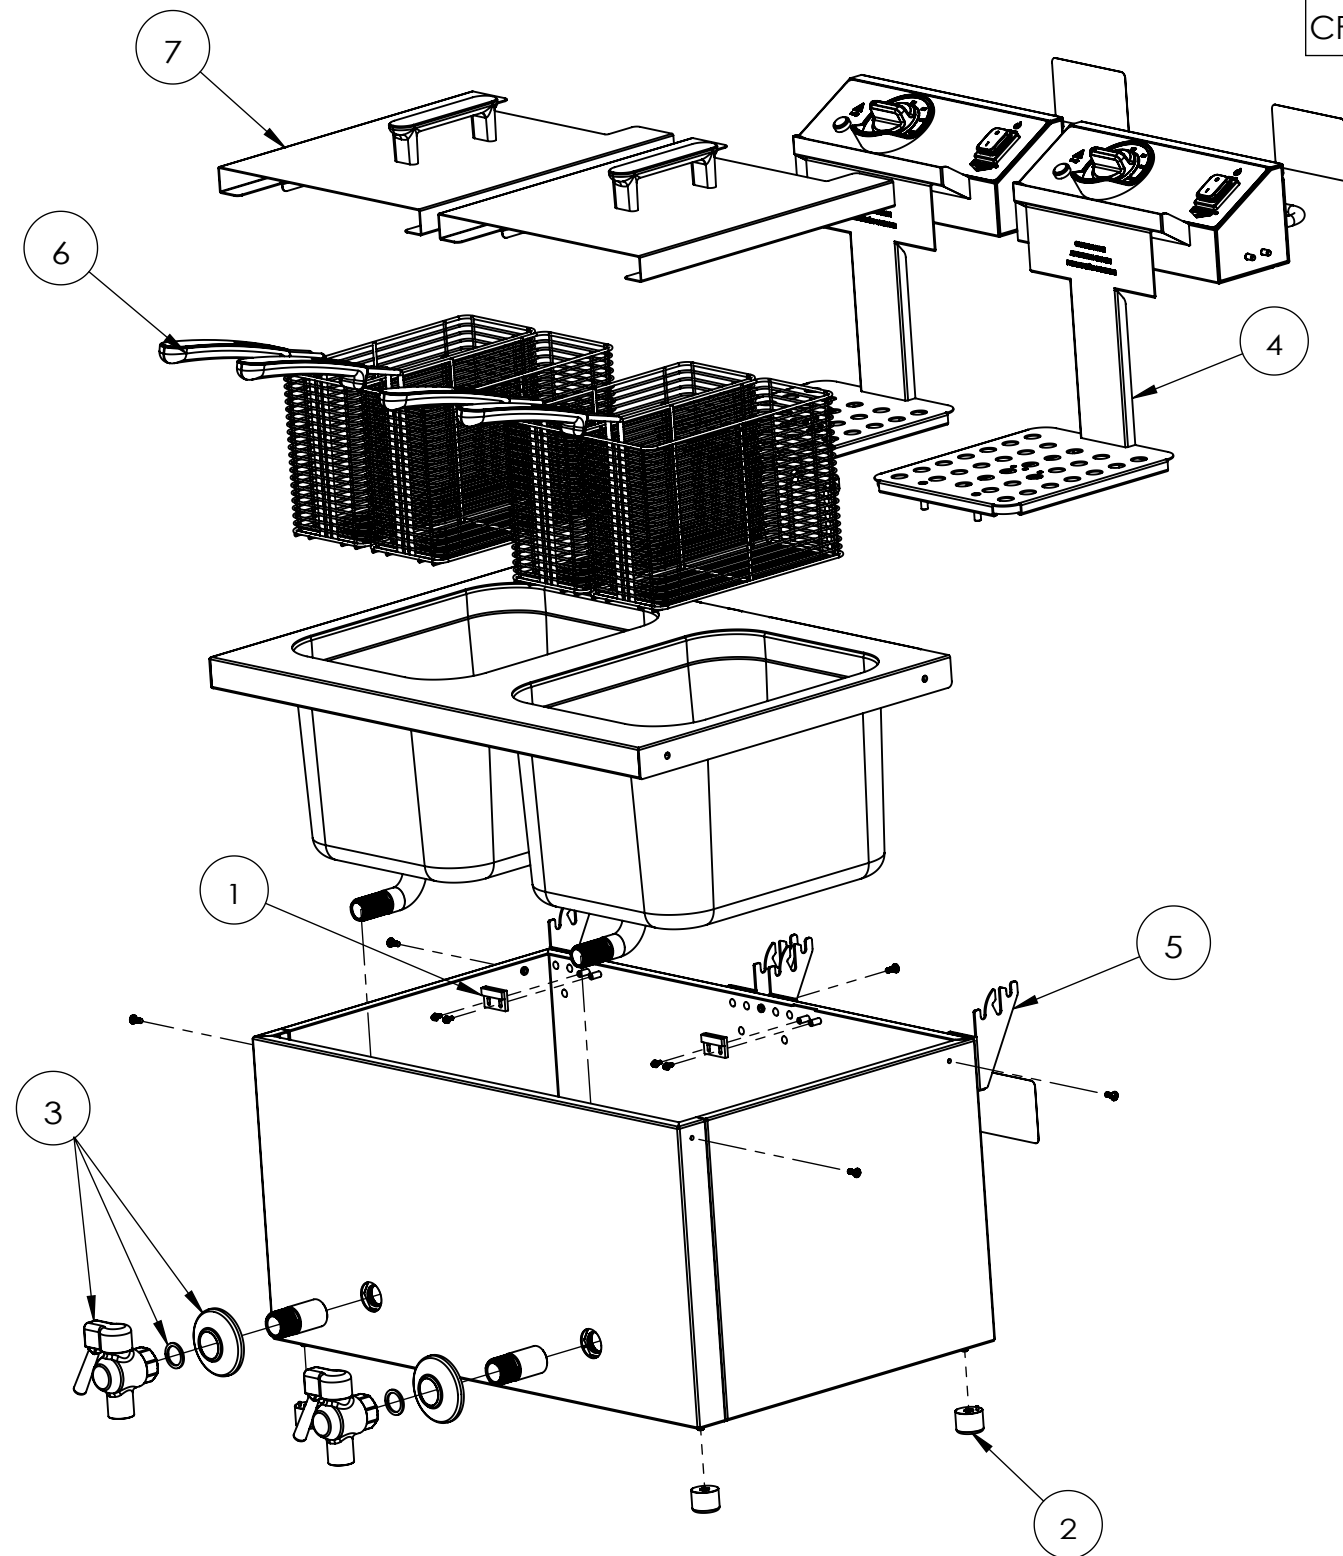

ITEM NO.	DESCRIPTION	FRYER HEAD NO.
CF4-3600DUAL	DUAL CT FRYER WITH DRAIN, 30LB 208-240V	351790-1
CF4-3600DUAL-C	DUAL CT FRYER WITH DRAIN, 30LB 208-240V CANADA	351791-1

△
B

7	351802-1	FRYER NIGHT COVER	2
6	351796	SMALL FRYER BASKET	4
5	351816-04-1	30LB BODY ASSM	1
4	SEE CHART	FRYER HEAD	2
3	351808-1	DRAIN VALVE KIT	2
2	351755-1	FOOT KIT	1
1	351792-04-1	57135-000 INTERLOCK MAGNET	2
SN	PART NO.	DESCRIPTION	QTY.

SEE FRYER HEAD WIRING DIAGRAM